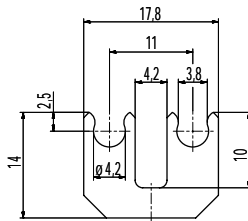

VB-308

Jumper
Accessories

t=0,7

Part Numbers

No. of poles	VB-308	PU
1	50.451.010	1000

General Information

Pitch	11 mm
Usable with	Distribution blocks series 308 with screw connection

Technical Data

Other specifications	When using please consider the altered clearance and creepage distances.
----------------------	--

Material

Jumpers	Copper, blank
---------	---------------